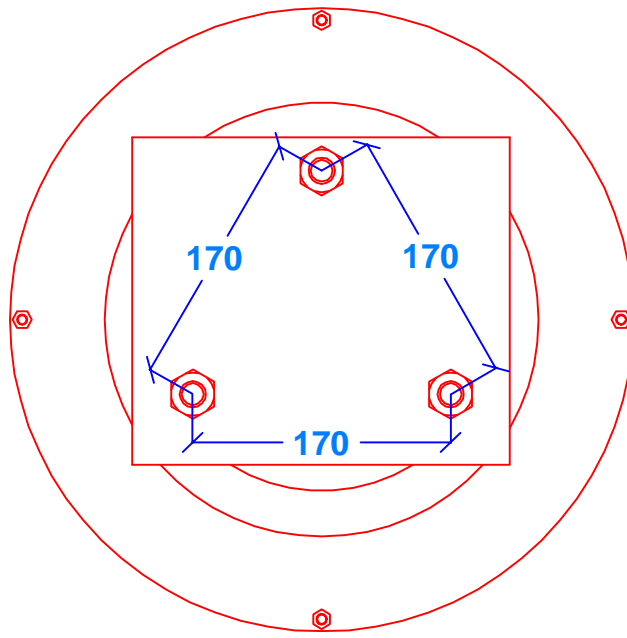

TASS-MI-XLL MOUNTING PROVISION

TERMINAL BOX

M10
NUT&BOLT
&WASHERS

MOUNTING PLATE
FIXED AT TOWER MEMBER

AVAIDS TECHNOVATORS PVT. LTD.