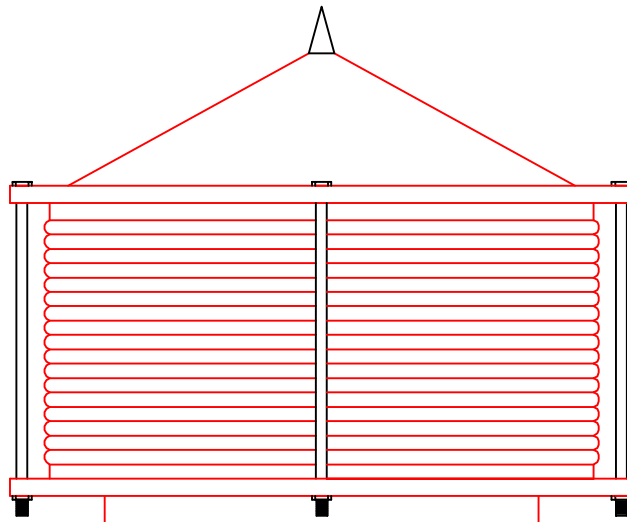

TASS-MI-XLL MOUNTING PROVISION

TERMINAL BOX

M10
NUT&BOLT
&WASHERS

MOUNTING PLATE
FIXED AT TOWER MEMBER

AVAIDS TECHNOVATORS PVT. LTD.